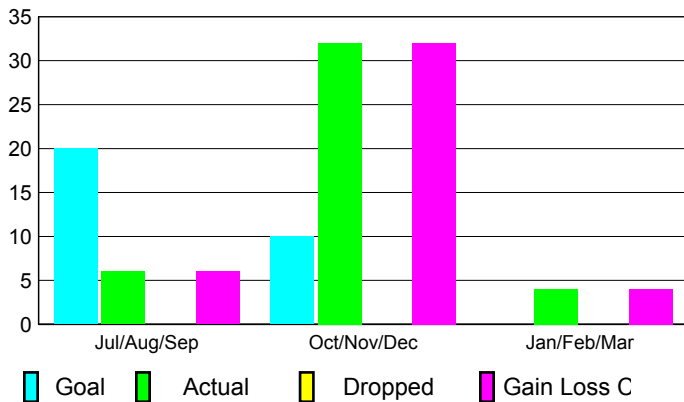

2009-2010 GMT Quarterly Report for District (or Undistricted) **District 382**

GMT: PAUL CHOR HO FAN

Location: CHINA

GMT CA: 5

CLUBS

Club Results
2009-2010

Clubs
2008-2009

Month	New Club	Actual New	Actual Dropped	Gain/Loss of	Gain/Loss of
	Goal	Clubs	Clubs	Clubs	Clubs
Jul/Aug/Sep	20	6	0	6	0
Oct/Nov/Dec	10	32	0	32	18
Jan/Feb/Mar	0	4	0	4	0
Totals	30	42	0	42	18

Club Results 2009-2010

Goal, New, Dropped, Gain/Loss

Comparison of Club Gain/Loss

Current Year Compared to the Previous Year

YTD Status Quo Clubs 2009-2010

Status Quo Clubs Compared to Status Quo Members

MEMBERSHIP