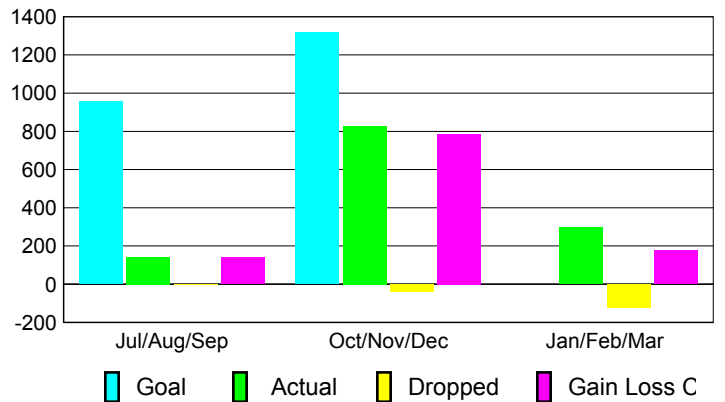

Membership Results 2009-2010

Goal, New, Dropped, Gain/Loss