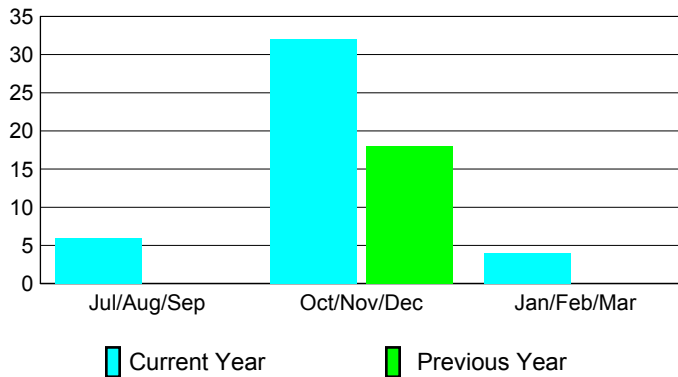

2009-2010 GMT Quarterly Report for District (or Undistricted) **District 382**

GMT: PAUL CHOR HO FAN

Location: CHINA

GMT CA: 5

CLUBS

Club Results
2009-2010

Clubs
2008-2009

Month	New Club	Actual New	Actual Dropped	Gain/Loss of	Gain/Loss of
	Goal	Clubs	Clubs	Clubs	Clubs
Jul/Aug/Sep	20	6	0	6	0
Oct/Nov/Dec	10	32	0	32	18
Jan/Feb/Mar	0	4	0	4	0
Totals	30	42	0	42	18

Club Results 2009-2010

Goal, New, Dropped, Gain/Loss

Comparison of Club Gain/Loss

Current Year Compared to the Previous Year

YTD Status Quo Clubs 2009-2010

Status Quo Clubs Compared to Status Quo Members

MEMBERSHIP