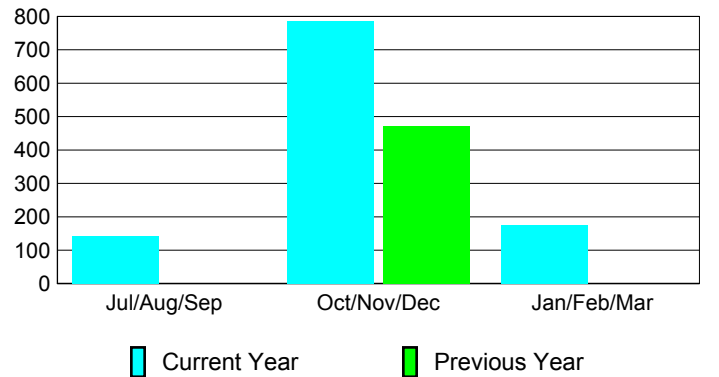

Comparison of Membership Gain/Loss

Current Year Compared to the Previous Year